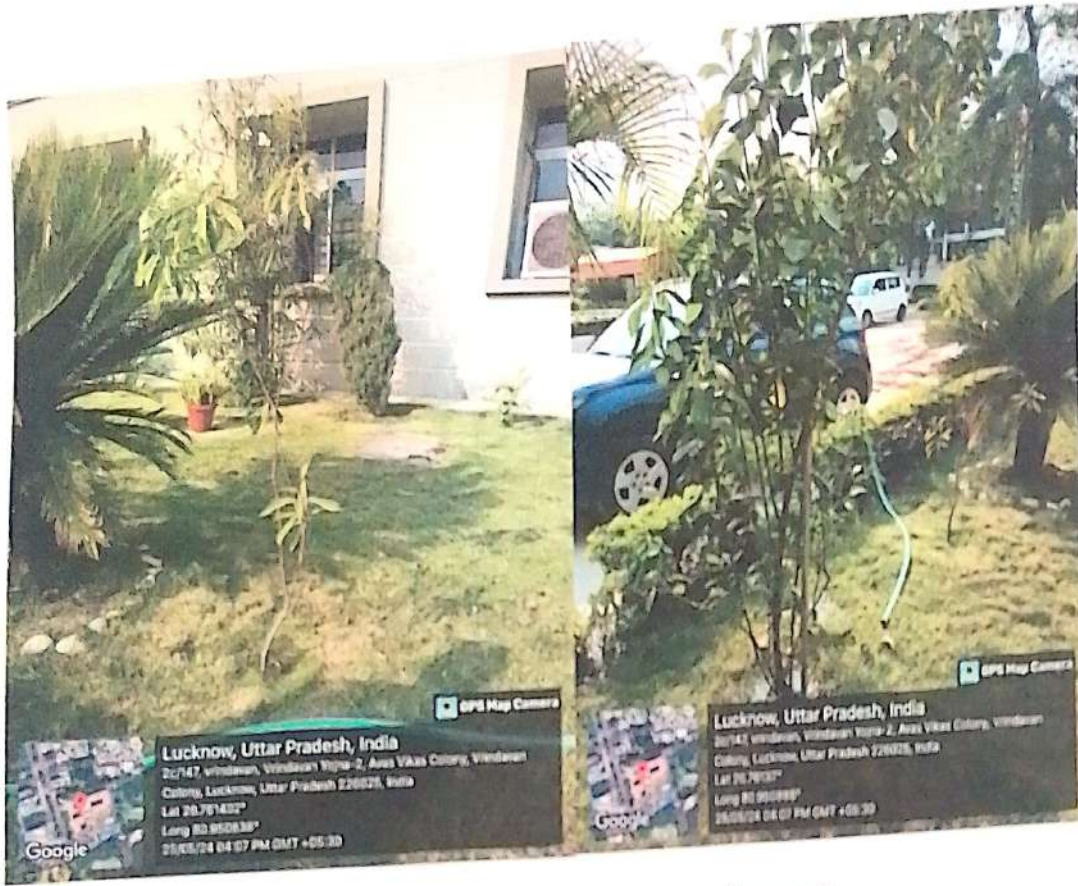

Jatropha

Gurmar