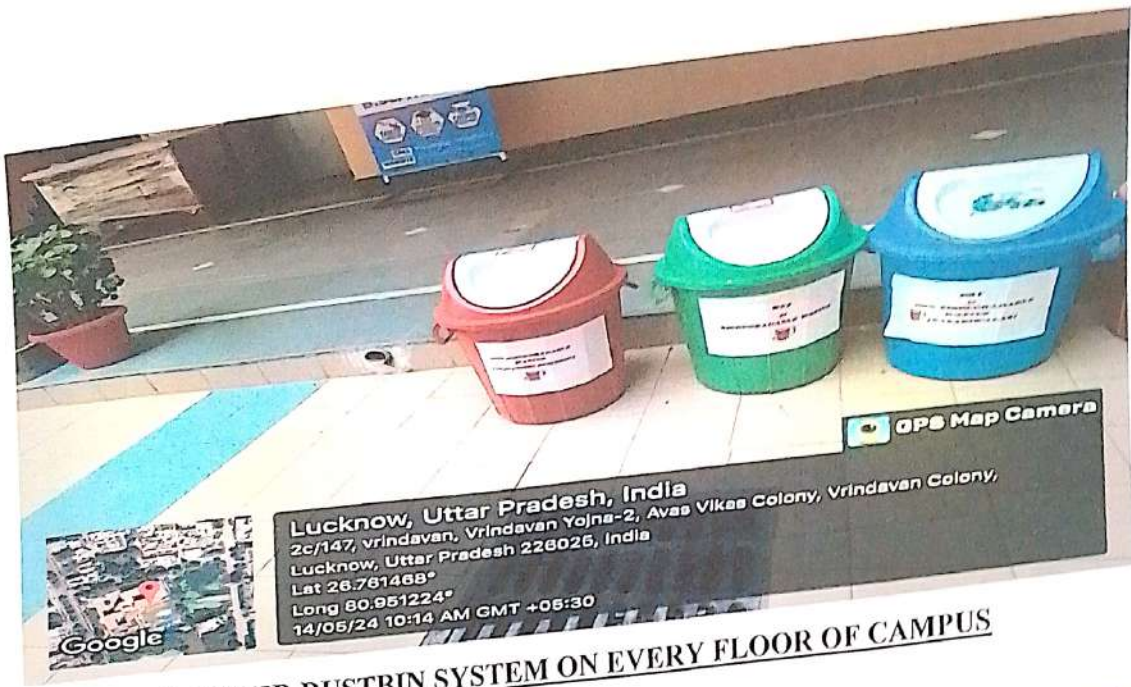

RO SYSTEM INSTALLED IN CAMPUS

Signature
 2D/H5
 Raibareilly Road, Lucknow

REUSE OF RO WASTE WATER SYSTEM

VERMICOMPOSTING PIT

SR. P.H.O. 2D/HS
 Raibareilly Road, Lucknow

Lucknow, Uttar Pradesh, India
 2C/147, Vrindavan, Vrindavan Yojna-2, Avas Vikas Colony, Vrindavan Colony,
 Lucknow, Uttar Pradesh 226026, India
 Lat 26.781468°
 Long 80.951224°
 14/05/24 10:14 AM GMT +05:30