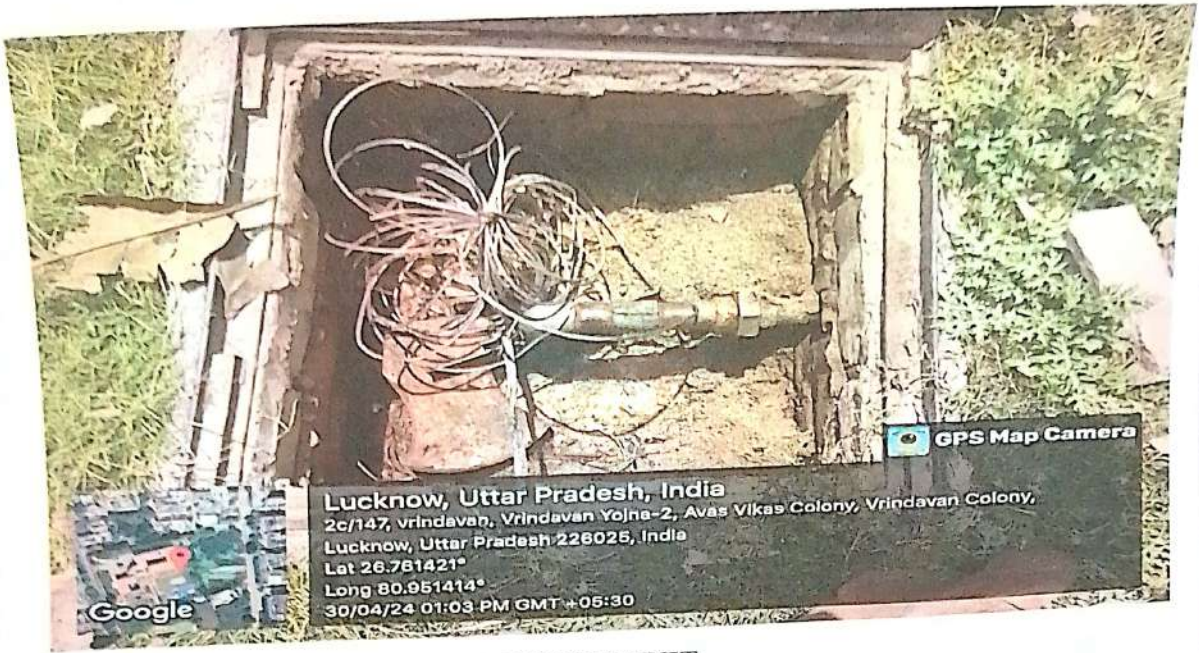

WATER BORING UNIT