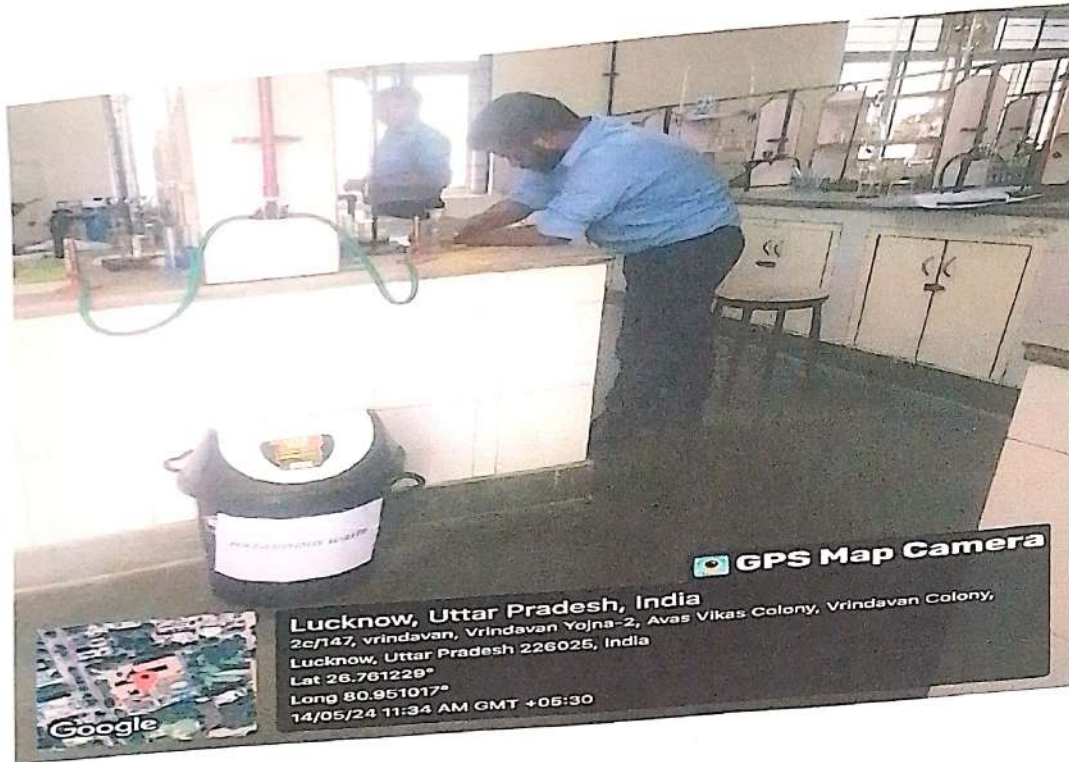

BLACK BIN IN CHEMISTRY LABORATORY