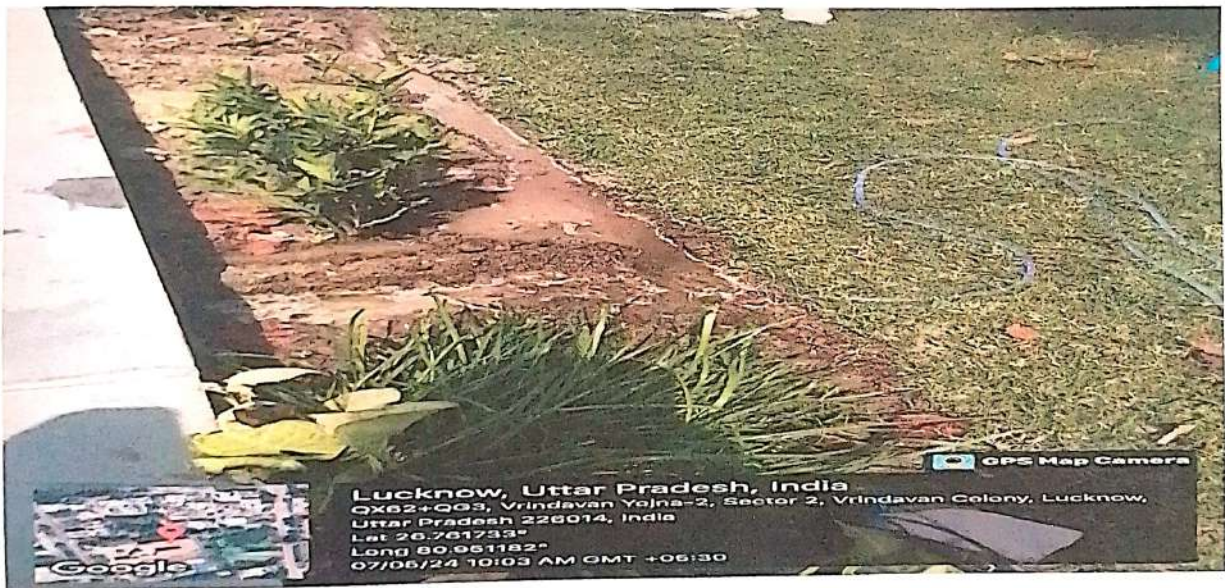

REUSE OF RO WASTE WATER SYSTEM FOR GARDENING

Principal
SRI KRISHNA DUTT ACADEMY
2D/HS 1, Vrindavan Yojna
Raibareilly Road, Lucknow