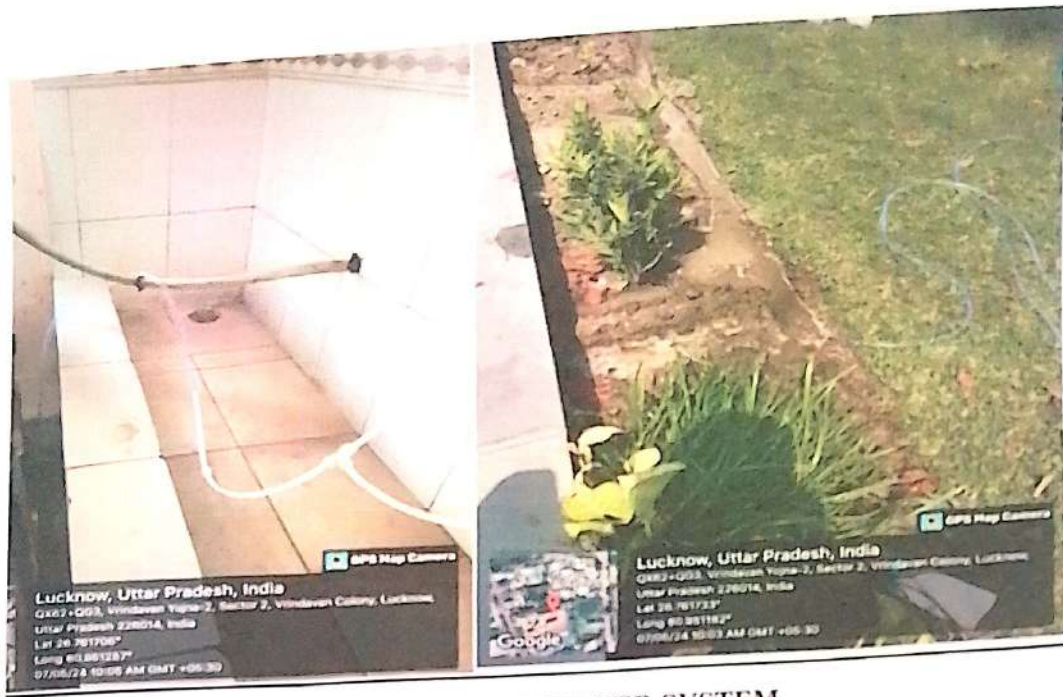

RO SYSTEM INSTALLED IN CAMPUS

Signature
 2D/H5
 Raibareilly Road, Lucknow

REUSE OF RO WASTE WATER SYSTEM

VERMICOMPOSTING PIT

SR. P.H.O. 2D/HS
 Raibareilly Road, Lucknow

Lucknow, Uttar Pradesh, India
 2C/147, Vrindavan, Vrindavan Yojna-2, Avas Vikas Colony, Vrindavan Colony,
 Lucknow, Uttar Pradesh 226026, India
 Lat 26.781468°
 Long 80.951224°
 14/05/24 10:14 AM GMT +05:30