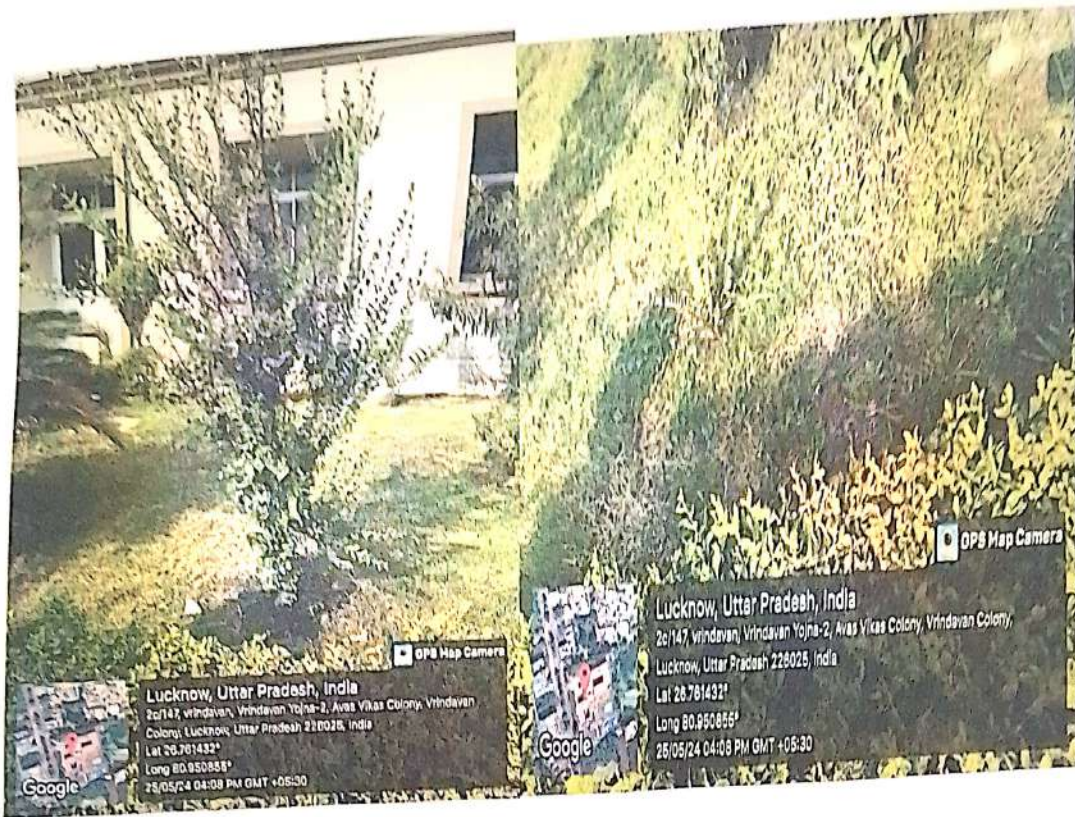

Meethi Neem

Gudhal

SRI KRISHNA DUTT ACADEMY
 2D/18, Raibareilly Road, Lucknow

Bamboo

Banyan Tree

Bela

Gulachin

P. N. D. S. RAIBAREILLY
 SRI KRISHNA DUTT ACADEMY
 2D/HS-1 Raibareilly Road, Lucknow
 Yojna
 Raibareilly Road, Lucknow

Sindoor

Kochia

Sadabahar

Boat Lily

Principal
 SRI KRISHNA DUTT ACADEMY
 2D/HS 1, Vrindavan Yojna
 Raibareilly Road, Lucknow

Mehndi

Nephrolepis

Cycas